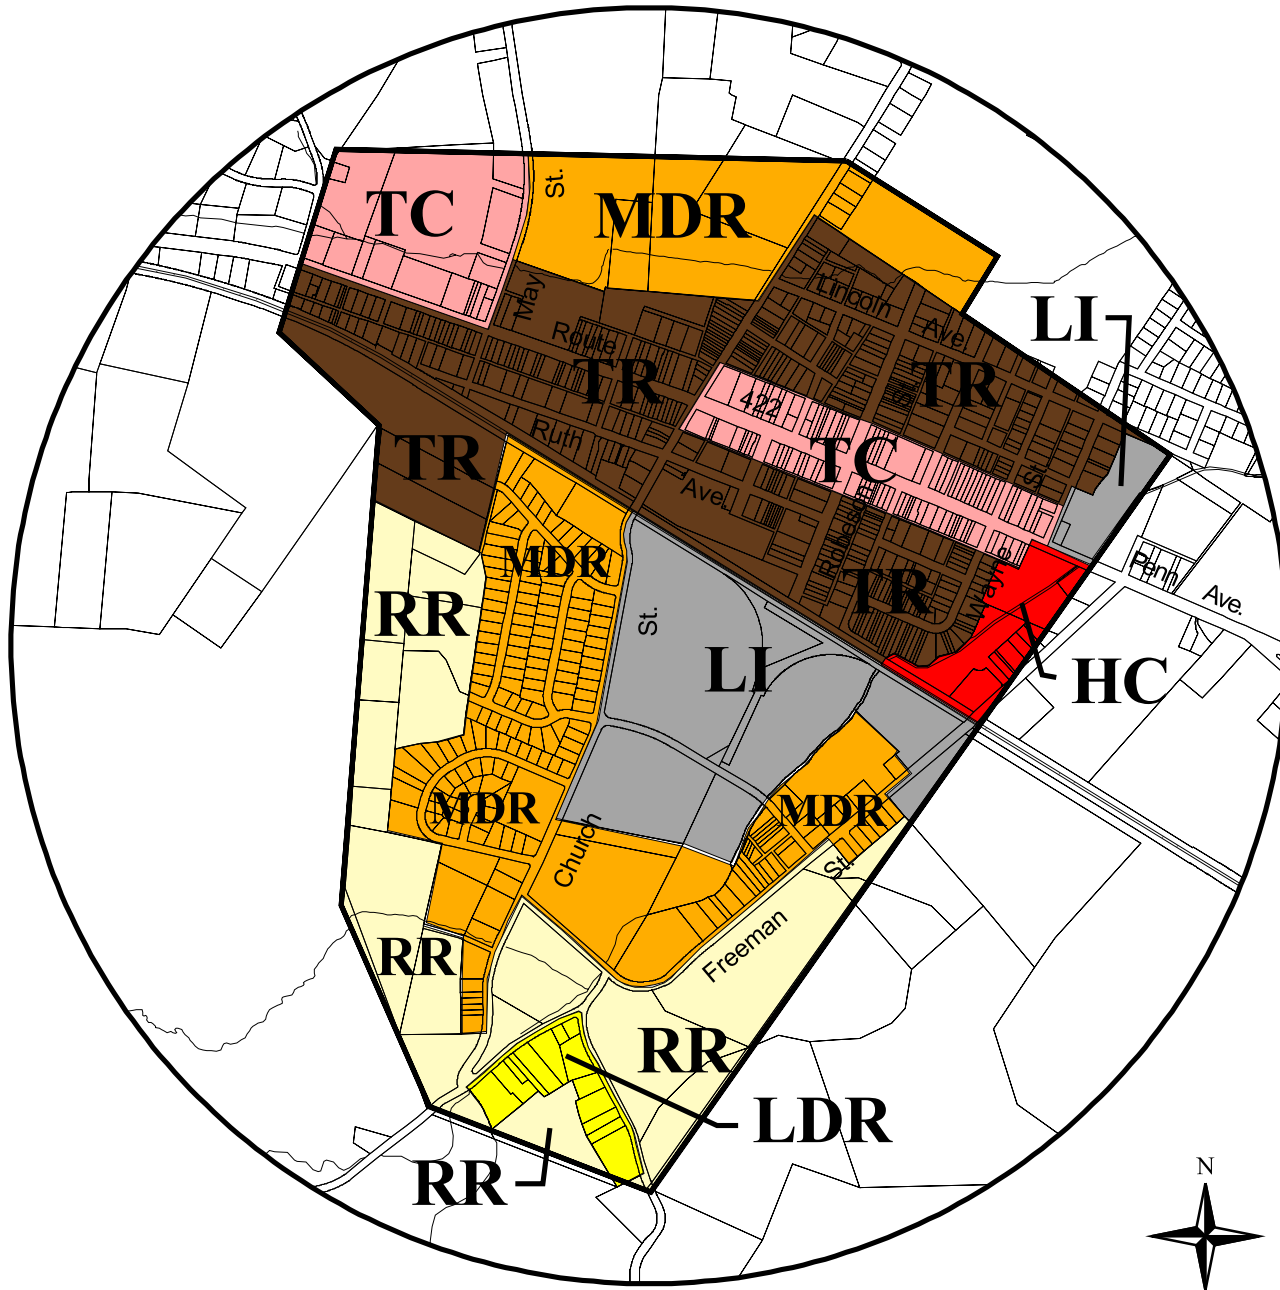

# WESTERN BERKS

## Zoning Map

Heidelberg Township,  
North Heidelberg Township,  
Robesonia Borough and Womelsdorf Borough  
Effective Date - January 10, 2004

**Robesonia Borough**

Scale 1" = 1250'

Community Planning & Zoning Consultants  
**Urban Research & Development Corporation**  
28 Bethlehem Plaza • Bethlehem, Pennsylvania 18018 • 610-865-0701